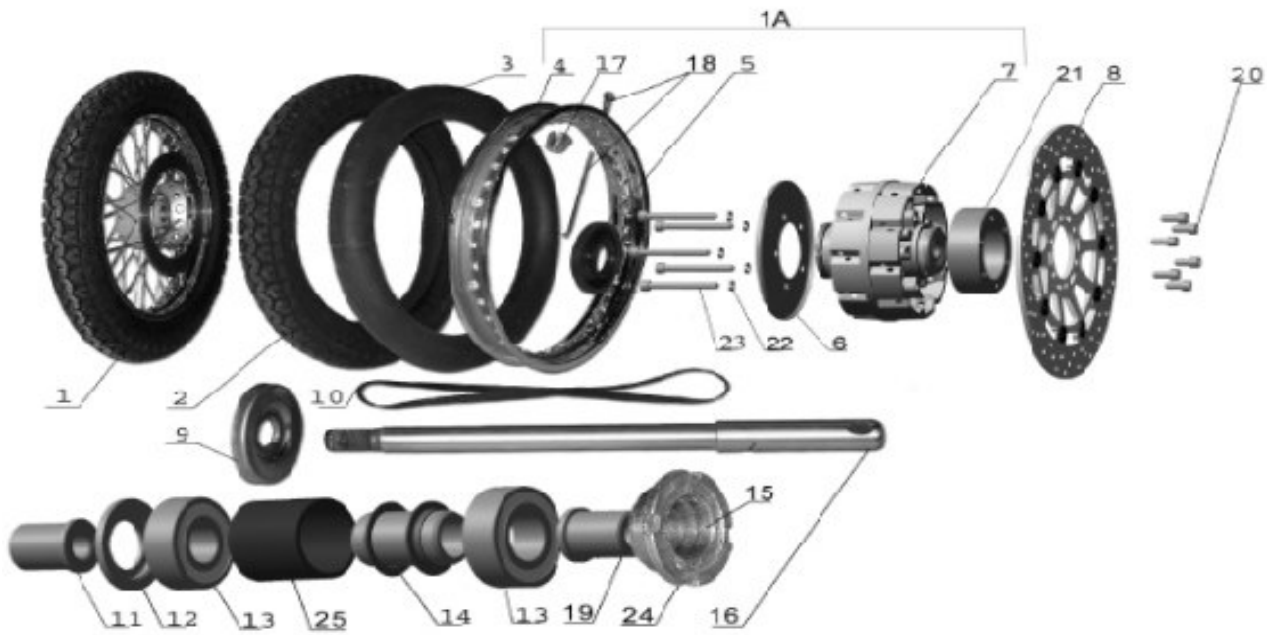

Ural Parts Book - Wheel with Disk Brake

<b>Wheel 19"</b>			
<b>Item</b>	<b>Part #</b>	<b>Description</b>	<b>Qty</b>
1	IMZ-8.1037-07001-10	Wheel and tire 19" assy	1
2	IMZ-8.103-06126	Tire tube 4,00-19"	1
3	MC 06157	Tire tube 4,00-19"	1
4	IMZ-8.1037-07117	Wheel rim	1
5	IMZ-8.1037-07020-01	Hub and brake drum	1
6	62-20017-01	Hub protective cap	1
7	72-06123	Tire flap	1
8	62-06133	RH distance bushing	1
9	IMZ-8.1037-06109	Thrust washer	1
10	6204-2RSH/C3	Ball bearing	2
11	IMZ-8.1037-06018	Intermediate bushing and washer	1
12	IMZ-8.1037-06013	Nut assy	1
13	62-06127	Front wheel axle	1
14	62-06134	LH distance bushing	1
15	MC 06096	Spoke with Nipple	40
16	62-06165	Special nut	1
17	IMZ-8.121-06119	Balancing weight	*
18	63-07101-I	Rear wheel axle	1
19	IMZ-8.1037-06133	Distance bushing	1
1A	IMZ-8.1037-07002-10	Wheel with bearings assy	4

<b>Wheel with disk brake</b>			
<b>Item</b>	<b>Part #</b>	<b>Description</b>	<b>Qty</b>
1	IMZ-8.1037-06001-30	Wheel assy	1
2	IMZ-8.103-06126	Tire 4,00-19"	1
3	MC06157	Tire tube 4,00-19"	1
4	IMZ-8.1037-06117	Wheel rim	1
5	IMZ-8.1037-06160	Collar	1
6	IMZ-8.1037-06140	Protective cover	1
7	IMZ-8.1037-06020-10	Wheel hub	1
8	08.4899.72	Brake disc assy	1
9	62-20017-01	Wheel hub protective cap	1
10	72-06123	Tire flap	1
11	62-06133	Distance bushing	1
12	IMZ-8.1037-06109	Thrust washer	1
13	6204-2RSH/C3	Ball bearing	2
14	IMZ-8.1037-06018	Intermediate bushing and washer	1
15	IMZ-8.1037-06013	Wheel nut assy	1
16	62-06127	Front wheel axle	1
17	IMZ-8.121-06119	Balancing weight	*
18	MC 06097	Spoke with Nipple	40
19	62-06134	LH distance bushing	1
20	DIN 6912 M8x16	Screw M8x16	6
21	IMZ-8.1037-06132-10	Intermediate bushing	1
22	DIN 127 M8	Spring lock washer M8	5
23	DIN 6912 M8x70	Screw M8x70	5
24	6206165	Special nut	1
25	IMZ-8.1037-06133	Distance bushing	1
1A	IMZ-8.1037-06002-20	Wheel	1