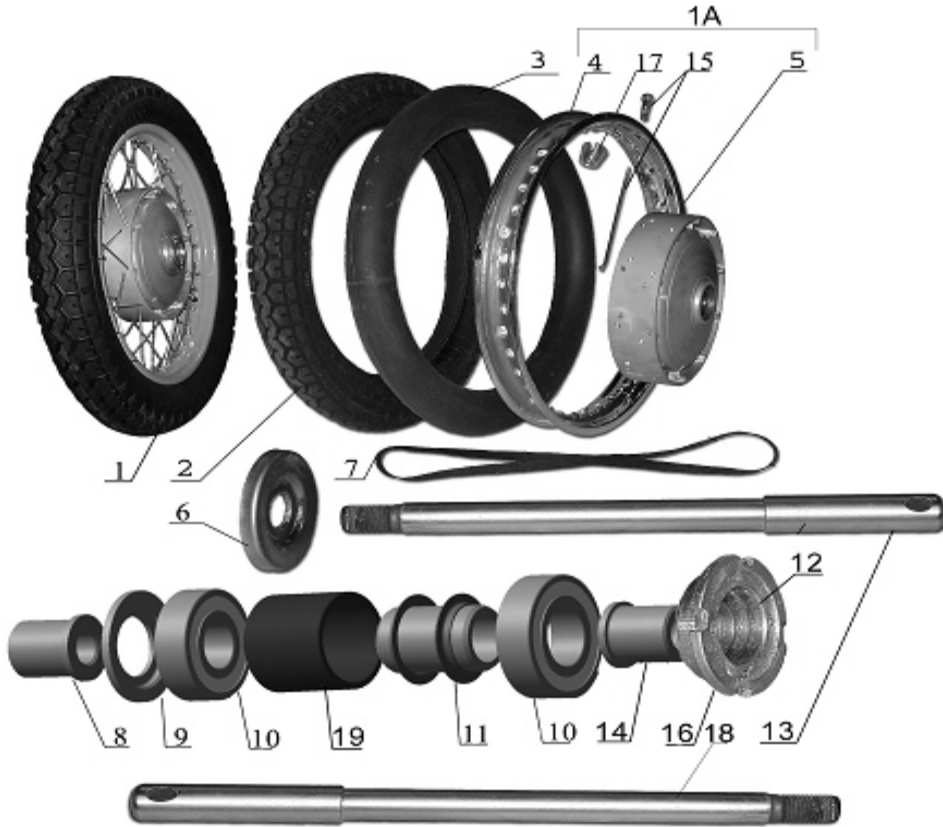

Ural Parts Book - Wheel with Disk Brake

<b>Wheel 19"</b>			
<b>Item</b>	<b>Part #</b>	<b>Description</b>	<b>Qty</b>
1	IMZ-8.1037-07001-10	Wheel and tire 19" assy	1
2	IMZ-8.103-06126	Tire tube 4,00-19"	1
3	MC 06157	Tire tube 4,00-19"	1
4	IMZ-8.1037-07117	Wheel rim	1
5	IMZ-8.1037-07020-01	Hub and brake drum	1
6	62-20017-01	Hub protective cap	1
7	72-06123	Tire flap	1
8	62-06133	RH distance bushing	1
9	IMZ-8.1037-06109	Thrust washer	1
10	6204-2RSH/C3	Ball bearing	2
11	IMZ-8.1037-06018	Intermediate bushing and washer	1
12	IMZ-8.1037-06013	Nut assy	1
13	62-06127	Front wheel axle	1
14	62-06134	LH distance bushing	1
15	MC 06096	Spoke with Nipple	40
16	62-06165	Special nut	1
17	IMZ-8.121-06119	Balancing weight	*
18	63-07101-I	Rear wheel axle	1
19	IMZ-8.1037-06133	Distance bushing	1
1A	IMZ-8.1037-07002-10	Wheel with bearings assy	4

<b>Wheel with disk brake</b>			
<b>Item</b>	<b>Part #</b>	<b>Description</b>	<b>Qty</b>
1	IMZ-8.1037-06001-30	Wheel assy	1
2	IMZ-8.103-06126	Tire 4,00-19"	1
3	MC06157	Tire tube 4,00-19"	1
4	IMZ-8.1037-06117	Wheel rim	1
5	IMZ-8.1037-06160	Collar	1
6	IMZ-8.1037-06140	Protective cover	1
7	IMZ-8.1037-06020-10	Wheel hub	1
8	08.4899.72	Brake disc assy	1
9	62-20017-01	Wheel hub protective cap	1
10	72-06123	Tire flap	1
11	62-06133	Distance bushing	1
12	IMZ-8.1037-06109	Thrust washer	1
13	6204-2RSH/C3	Ball bearing	2
14	IMZ-8.1037-06018	Intermediate bushing and washer	1
15	IMZ-8.1037-06013	Wheel nut assy	1
16	62-06127	Front wheel axle	1
17	IMZ-8.121-06119	Balancing weight	*
18	MC 06097	Spoke with Nipple	40
19	62-06134	LH distance bushing	1
20	DIN 6912 M8x16	Screw M8x16	6
21	IMZ-8.1037-06132-10	Intermediate bushing	1
22	DIN 127 M8	Spring lock washer M8	5
23	DIN 6912 M8x70	Screw M8x70	5
24	6206165	Special nut	1
25	IMZ-8.1037-06133	Distance bushing	1
1A	IMZ-8.1037-06002-20	Wheel	1