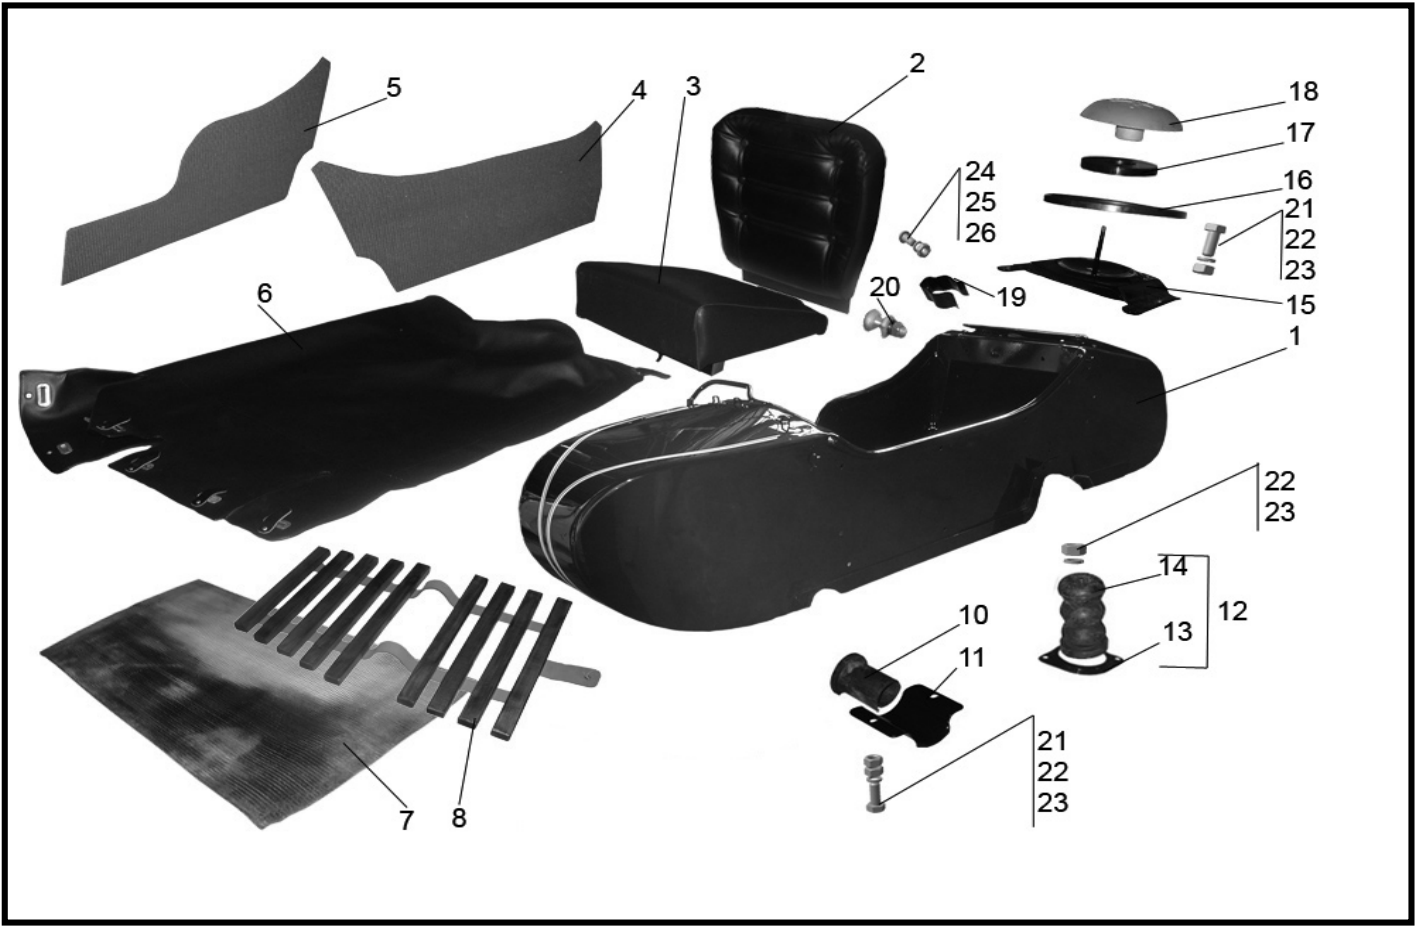

Figure 36. - Sidecar Body, Standard

Item	Part #	Description	Notes	Q-ty
1	IMZ-8.101-21002	Sidecar body	Specify color when ordering.	1
2	IMZ-8.101-21065-02	Seatback assy		1
3	IMZ-8.101-21052-01	Seat cushion assy		1
4	IMZ-8.103-21078	Tonneau cover		1
5	IMZ-8.101-21042-02	Rubber member assy		2
6	7221050-01	Back-up wheel holder		1
7	IMZ-8.103-21346	Protective washer		1
8	IMZ-8.1037-21347	Protective washer		1
9	IMZ-8.1037-21341	Back-up wheel nut		1
10	7221510	Sidecar rug		1
11	6221103	Pad, side car body suspension		2
12	IMZ-8.101-21104	Pad clamp, side car body suspension		2
13	IMZ-8.101-21116	Pressure flange		2
14	IMZ-8.101-21087	Rubber member assy		2
15	6221562	Pump holder		2
16	201476-P27C	Bolt M8x1x20		4

Figure 36. - Sidecar Body, Standard

Figure 36. - Sidecar Body, Standard

Item	Part #	Description	Notes	Q-ty
17	250511-P27C	Nut M8x1		4
18	252155-P2	Washer 8L		4
19	220103-P27C	Screw M6x12 , pump holder		2
20	250508-P27C	Nut M6		3
21	252154-P2	Washer 6L		2
22	KB MTC 21018	Front Bumper	Black	1
22	KB MTC 21018-70	Front Bumper	Chrome	1
22	IMZ-8.103-21091	"Canadian" Front Bumper	Chrome - Heavy Duty; bigger diameter	1
23	MC05022	Limiter Strap for Trunk	Not Pictured - Straps to hold trunk open	1
24	IMZ8.101-21045	RH Trunk Hinge	Not Pictured - Thru 2006; specify color	1
24	IMZ8.101-21045-2007	RH Trunk Hinge	Not Pictured - From 2007; specify color	1
25	IMZ.8.101-21046	LH Turnk hinge	Not Pictured - Thru 2006; specify color	1
25	IMZ.8.101-21046-2007	LH Turnk hinge	Not Pictured - From 2007; specify color	1