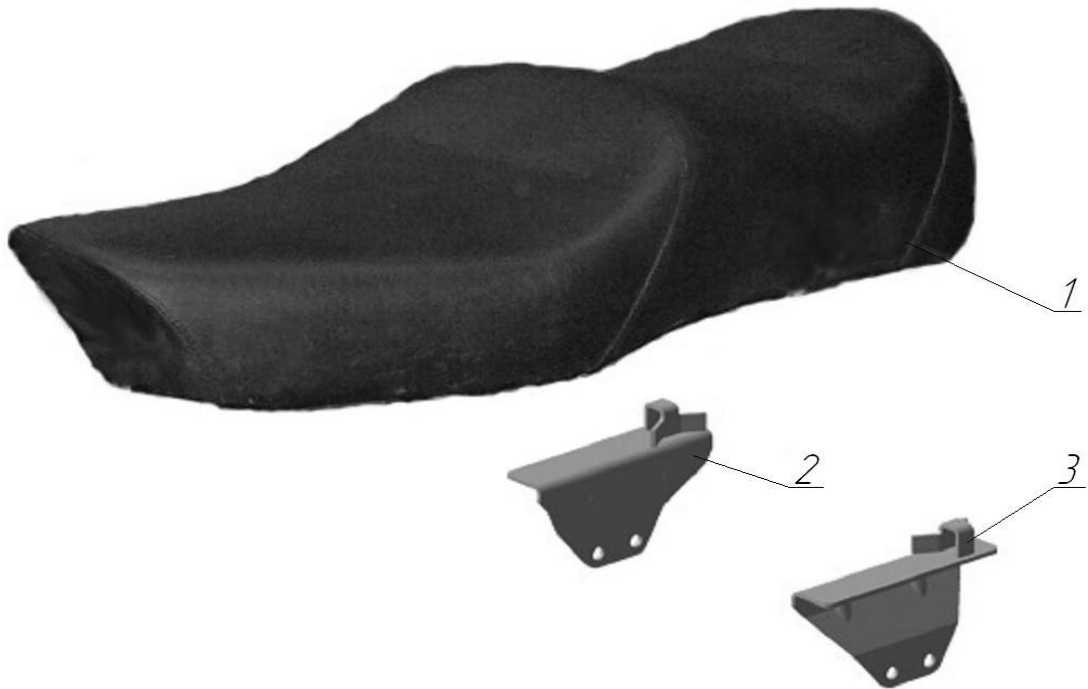

Tractor Seats

Item	Part #	Description	Quantity
1	62-13001	Front saddle with buffer, assy	1
2	62-14001	Rear saddle with buffer assy	1
3	62-13101	Saddle top	1
4	62-13022	Saddle frame	1
5	62-13027	Seat hoop, assy	1
6	62-13147	Square washer $\text{\AA}10,5$	1
7	62-13135	Frame bow	1
8	62-13041	Saddle buffer	1
9	62-13146	Square washer $\text{\AA} 8,5$	2
10	IMZ-8.103-09022-10	Saddle bracket	1
11	72-13132	Distance bushing of silent block	1
12	72-13130	Distance bushing of silent block	1
13	DIN 6912 M10x70	Screw M10x6gx70	2
14	DIN 985 M10	Nut M10 ZN	2
15	DIN 912 M10x16	Bolt M10x16 ZN	2
16	DIN 127 M10	Washer 10ZN	2
17	DIN 961 M8x1x16	Bolt M8x1-6x16	4
18	DIN 127 M8	Washer 8 ZN	4
19	62-14007-CB	Saddle bracket	1
20	7214328-ASB	Saddle handle	1
21	IMZ-8.101-14337	Gasket	1
22	DIN 6912 M8x60	Bolt M8x60 ZN	1
23	DIN 985 M8	Nut M8x6H ZN	1

Bench Seats			
Item	Part #	Description	Quantity
1	IMZ-8.101-13001-07		1
2	IMZ-8.101-09056		1
3	IMZ-8.101-09057		1